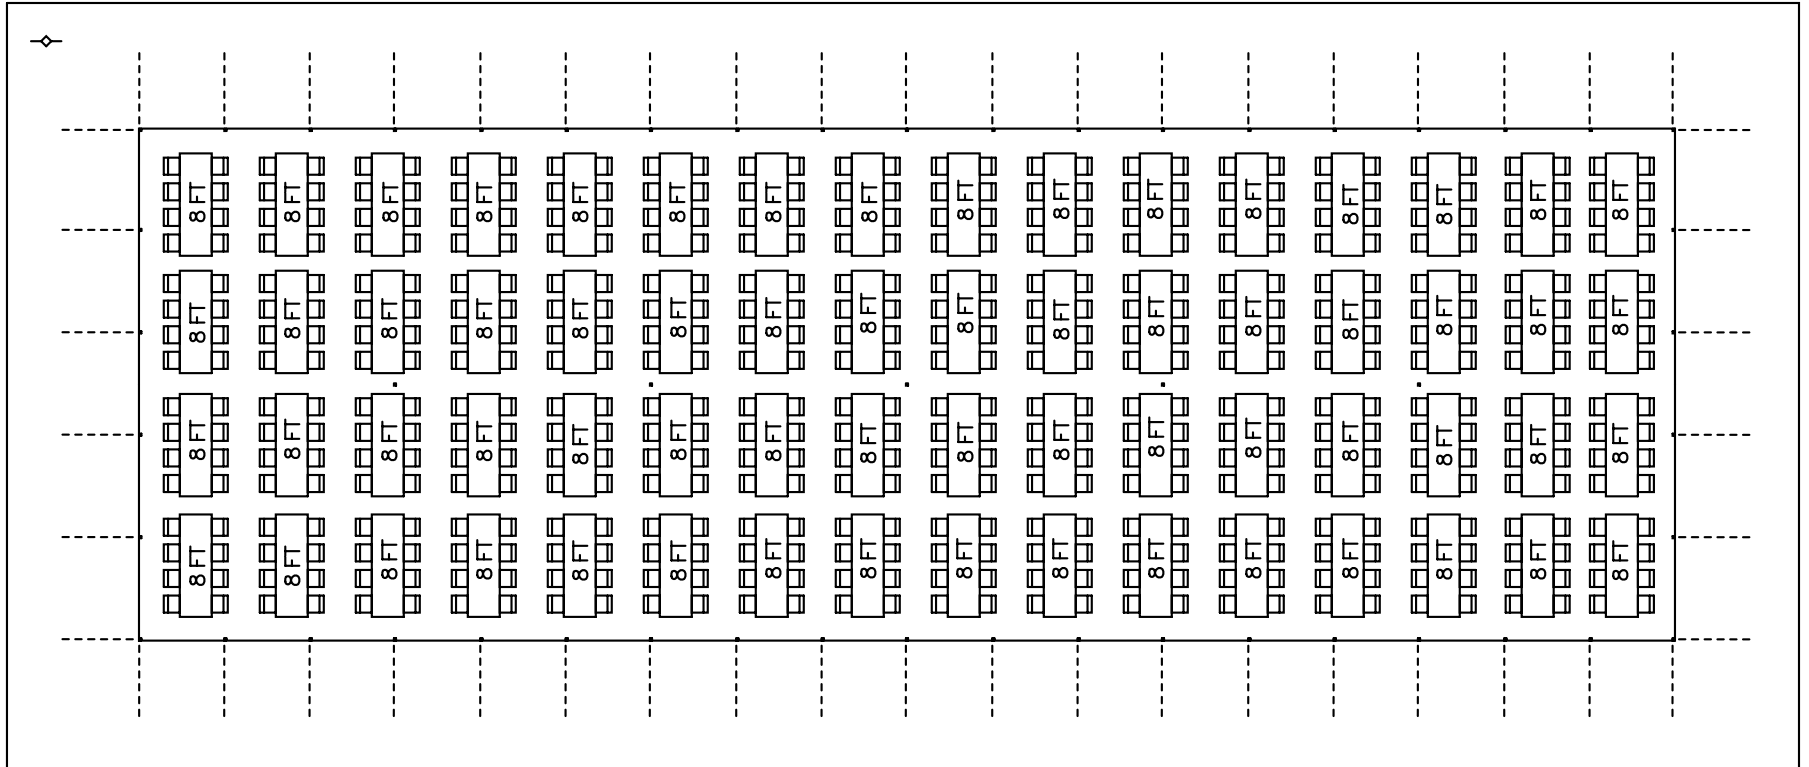

40X120 CANOPY
64 – 8FT TABLES
SEATS 512

NEED 6' PERAMETER FOR ROPES

GENERAL RENTAL CENTER
216 SANDBERG ROAD
MONTICELLO, MN 55362
763-295-2300

generalrentalmonti@hotmail.com
www.generalrentalmonticello.com