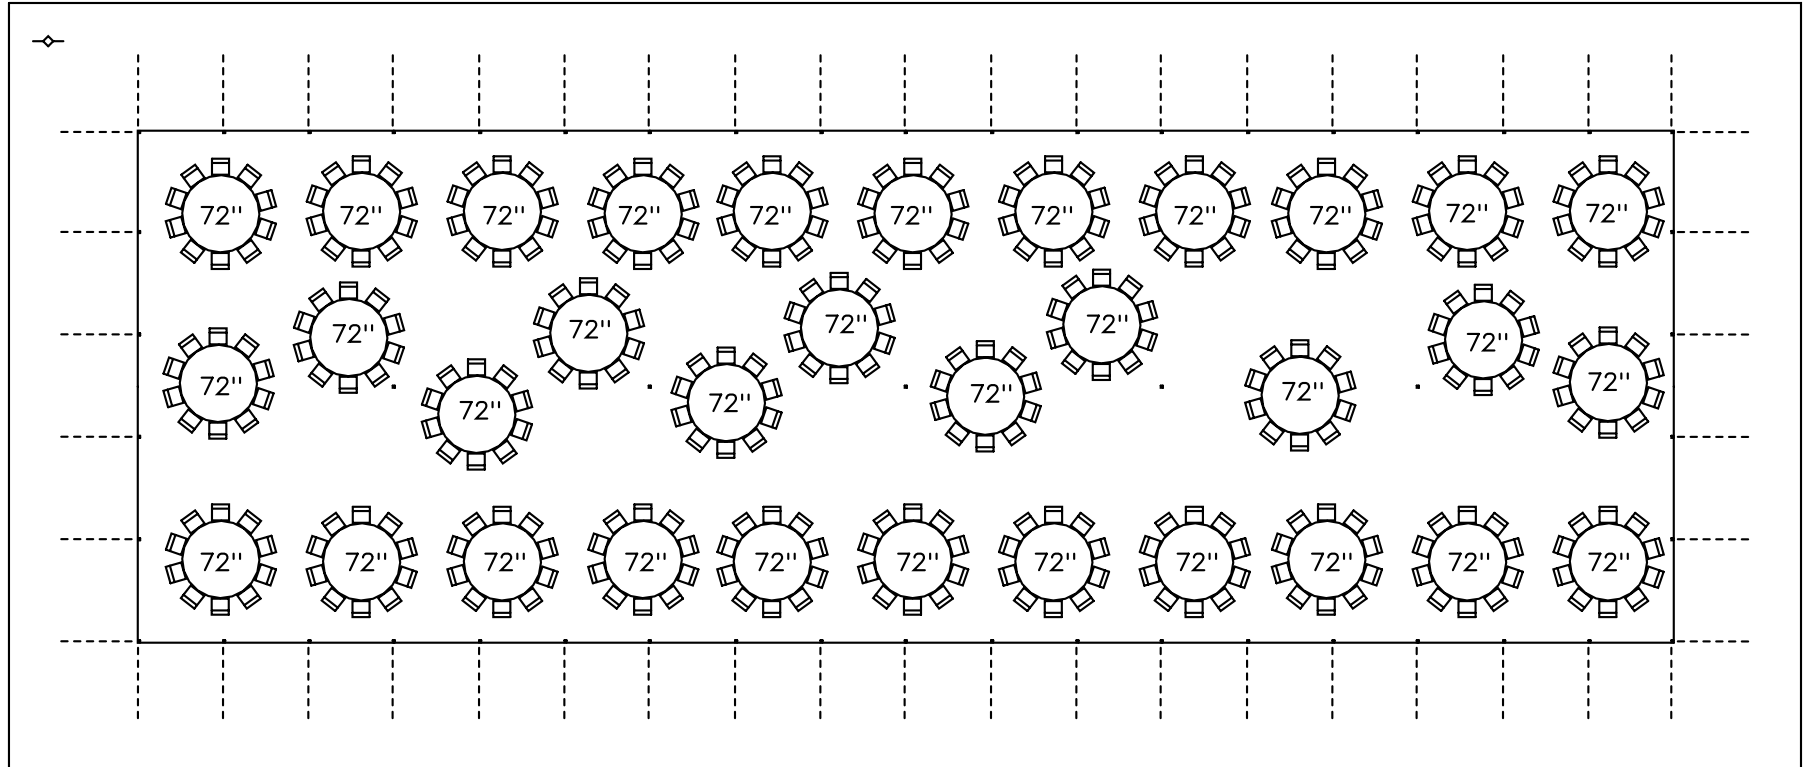

40X120 CANOPY
33 – 72" ROUND TABLES
SEATS 330

NEED 6' PERAMETER FOR ROPES

GENERAL RENTAL CENTER
216 SANDBERG ROAD
MONTICELLO, MN 55362
763-295-2300
generalrentalmonti@hotmail.com
www.generalrentalmonticello.com