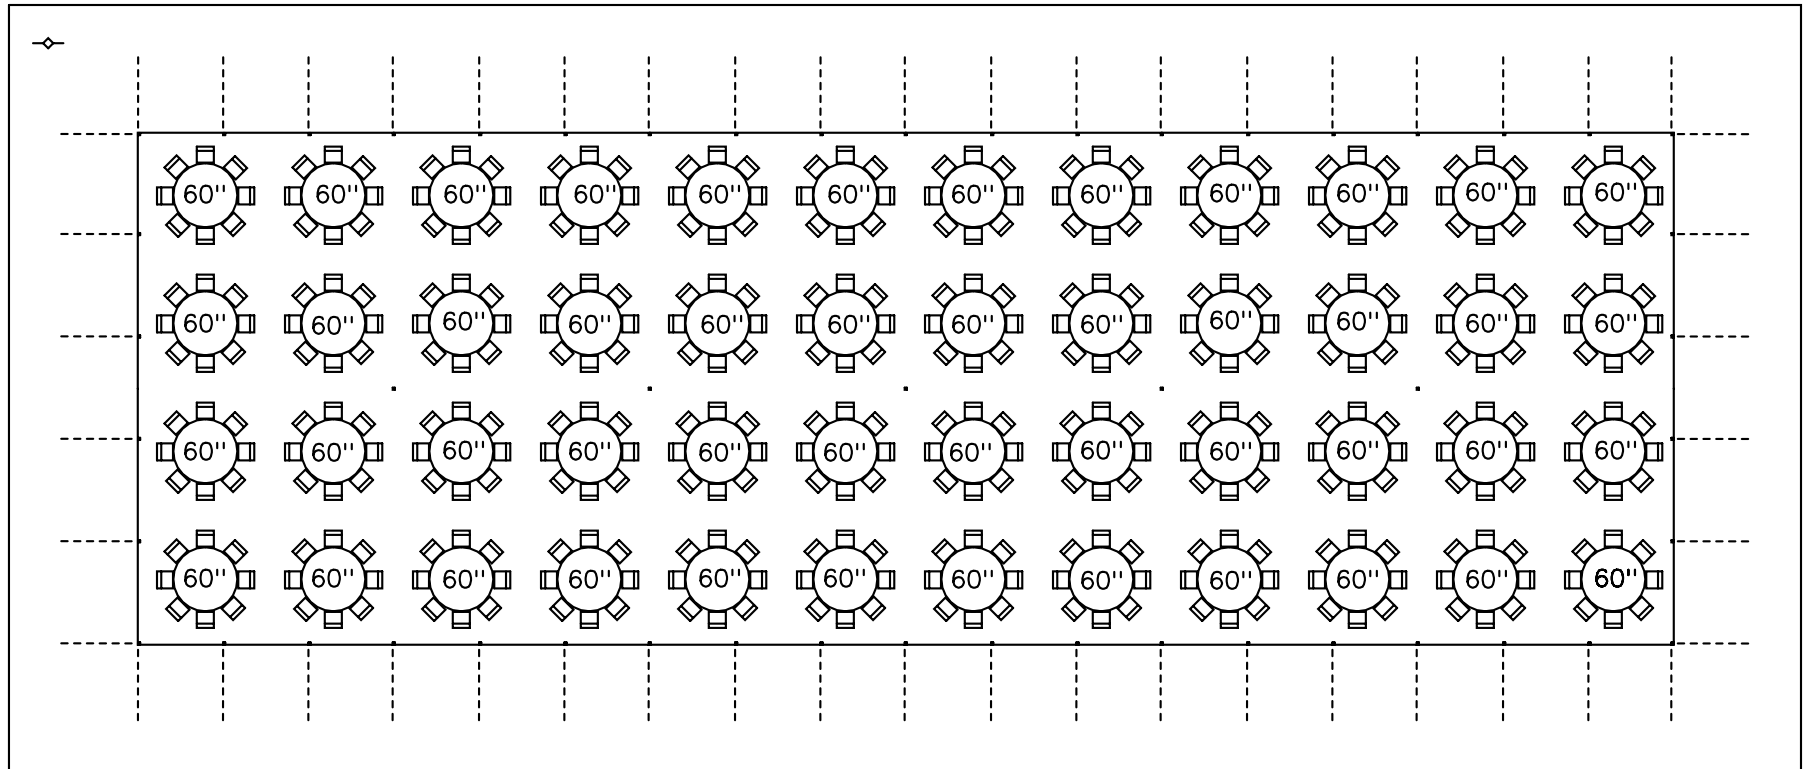

40X120 CANOPY
48 – 60" ROUND TABLES
SEATS 384

NEED 6' PERAMETER FOR ROPES

GENERAL RENTAL CENTER
216 SANDBERG ROAD
MONTICELLO, MN 55362
763-295-2300
generalrentalmonti@hotmail.com
www.generalrentalmonticello.com