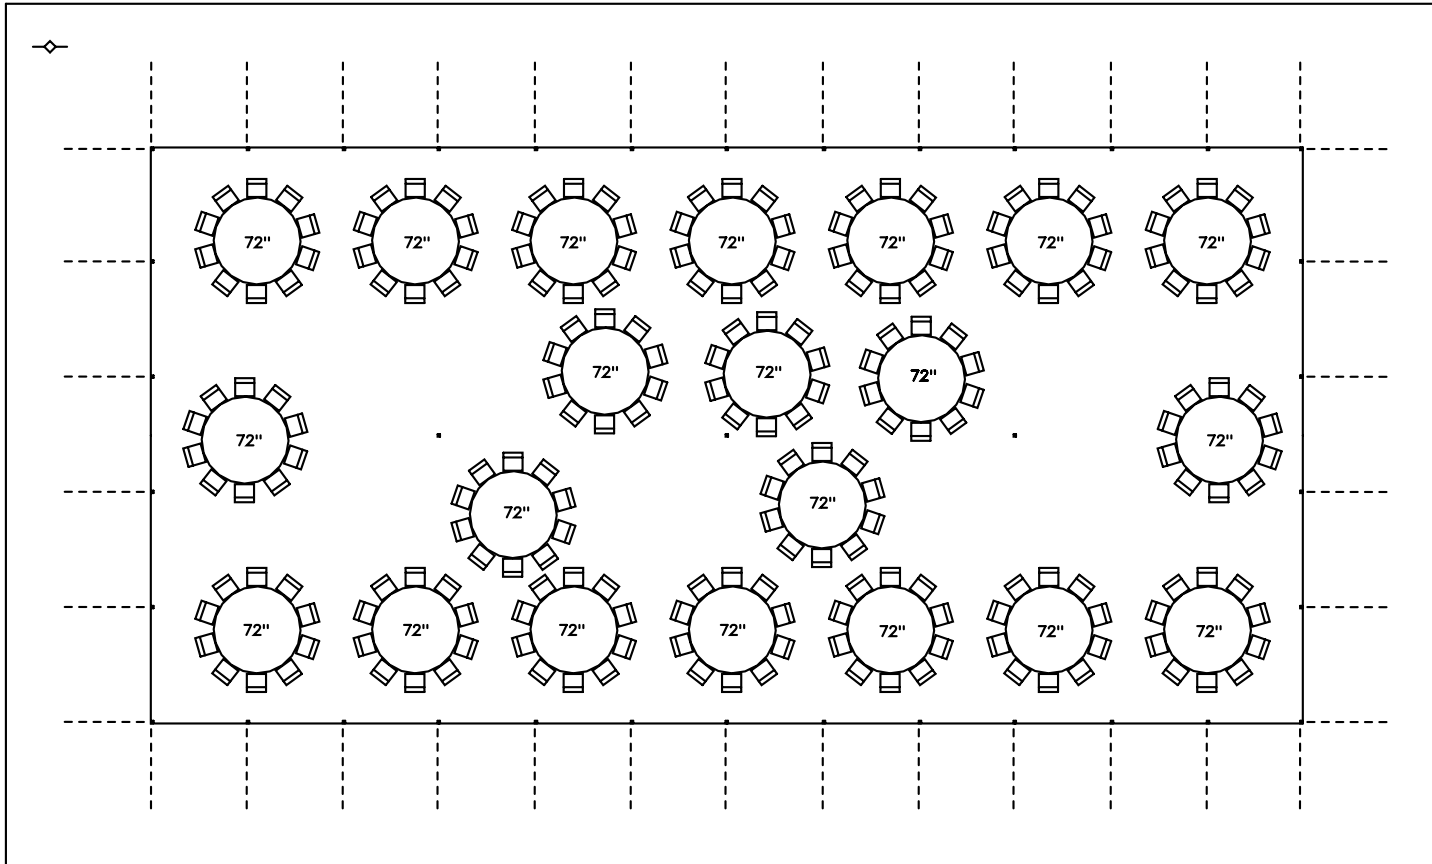

40X80 CANOPY
21 – 72" ROUND TABLES
SEATS 210

NEED 6' PERAMETER FOR ROPES

GENERAL RENTAL CENTER
216 SANDBERG ROAD
MONTICELLO, MN 55362
763-295-2300
generalrentalmonti@hotmail.com
www.generalrentalmonticello.com