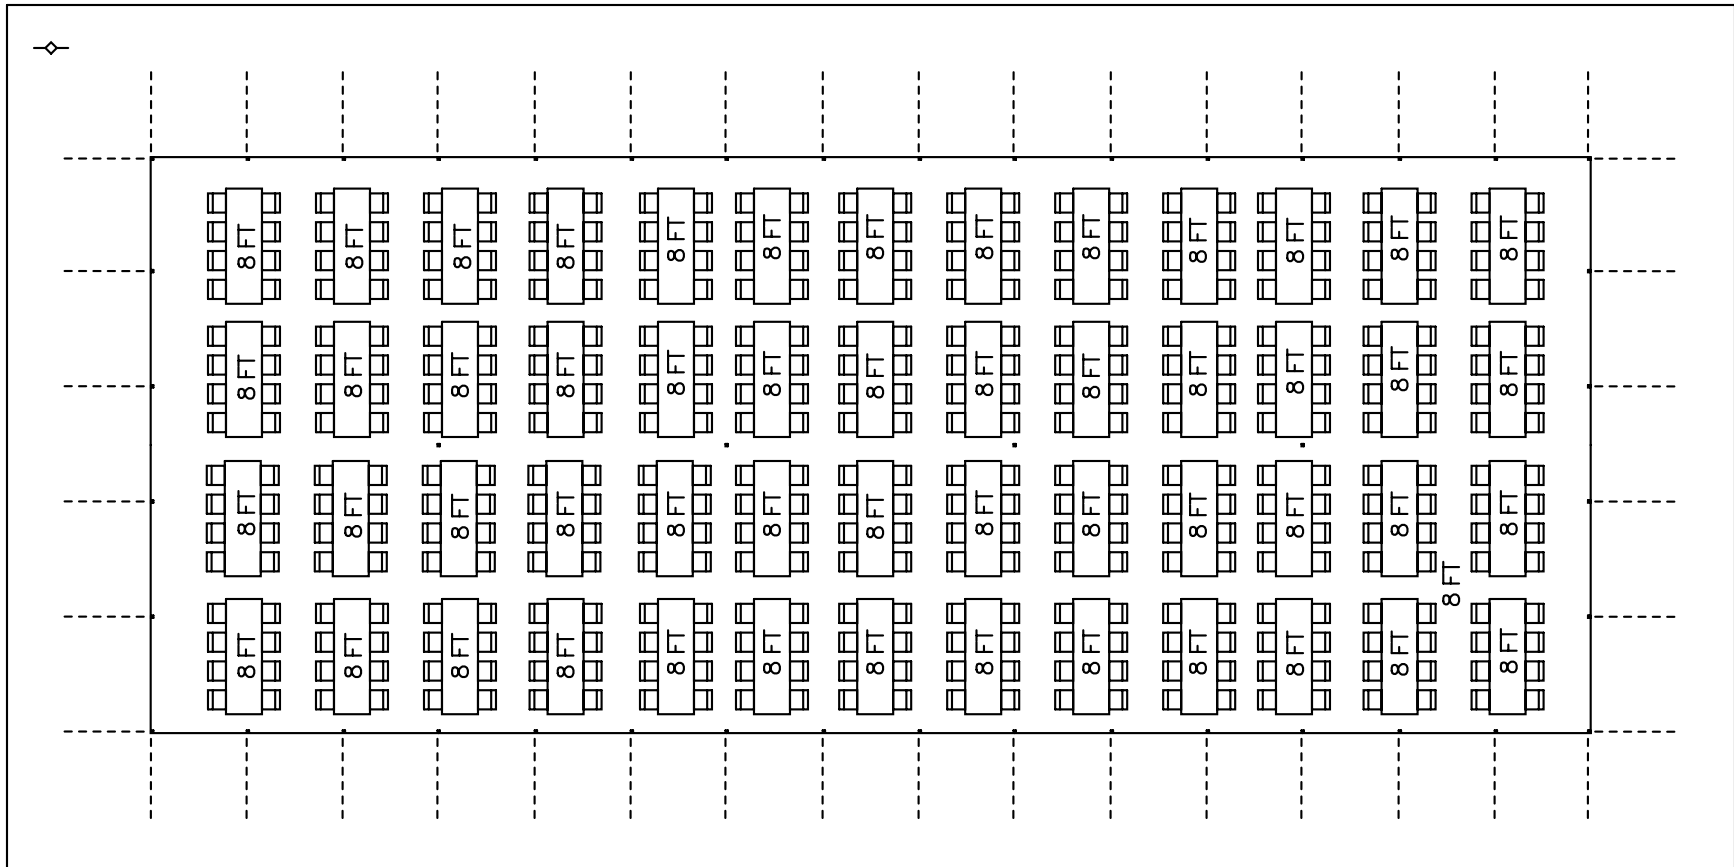

40X100 CANOPY  
52 – 8FT BANQUET TABLES  
SEATS 416

NEED 6' PERAMETER FOR ROPES

GENERAL RENTAL CENTER  
216 SANDBERG ROAD  
MONTICELLO, MN 55362  
763-295-2300

generalrentalmonti@hotmail.com  
www.generalrentalmonticello.com