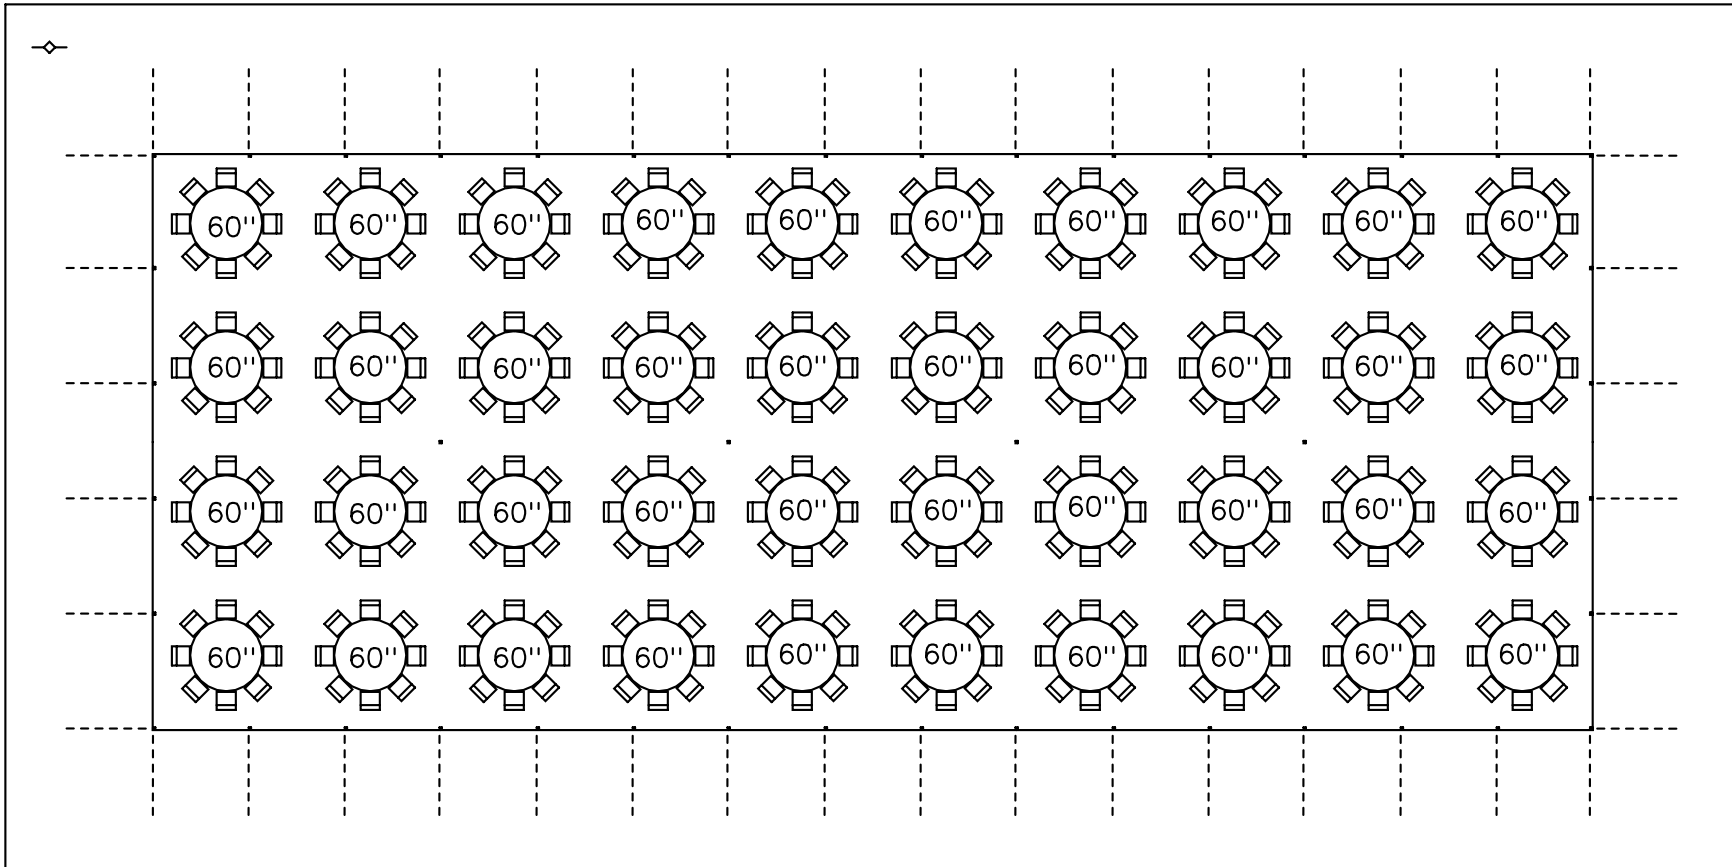

40X100 CANOPY
40 – 60" ROUND TABLES
SEATS 320

NEED 6' PERAMETER FOR ROPES

GENERAL RENTAL CENTER
216 SANDBERG ROAD
MONTICELLO, MN 55362
763-295-2300
generalrentalmonti@hotmail.com
www.generalrentalmonticello.com