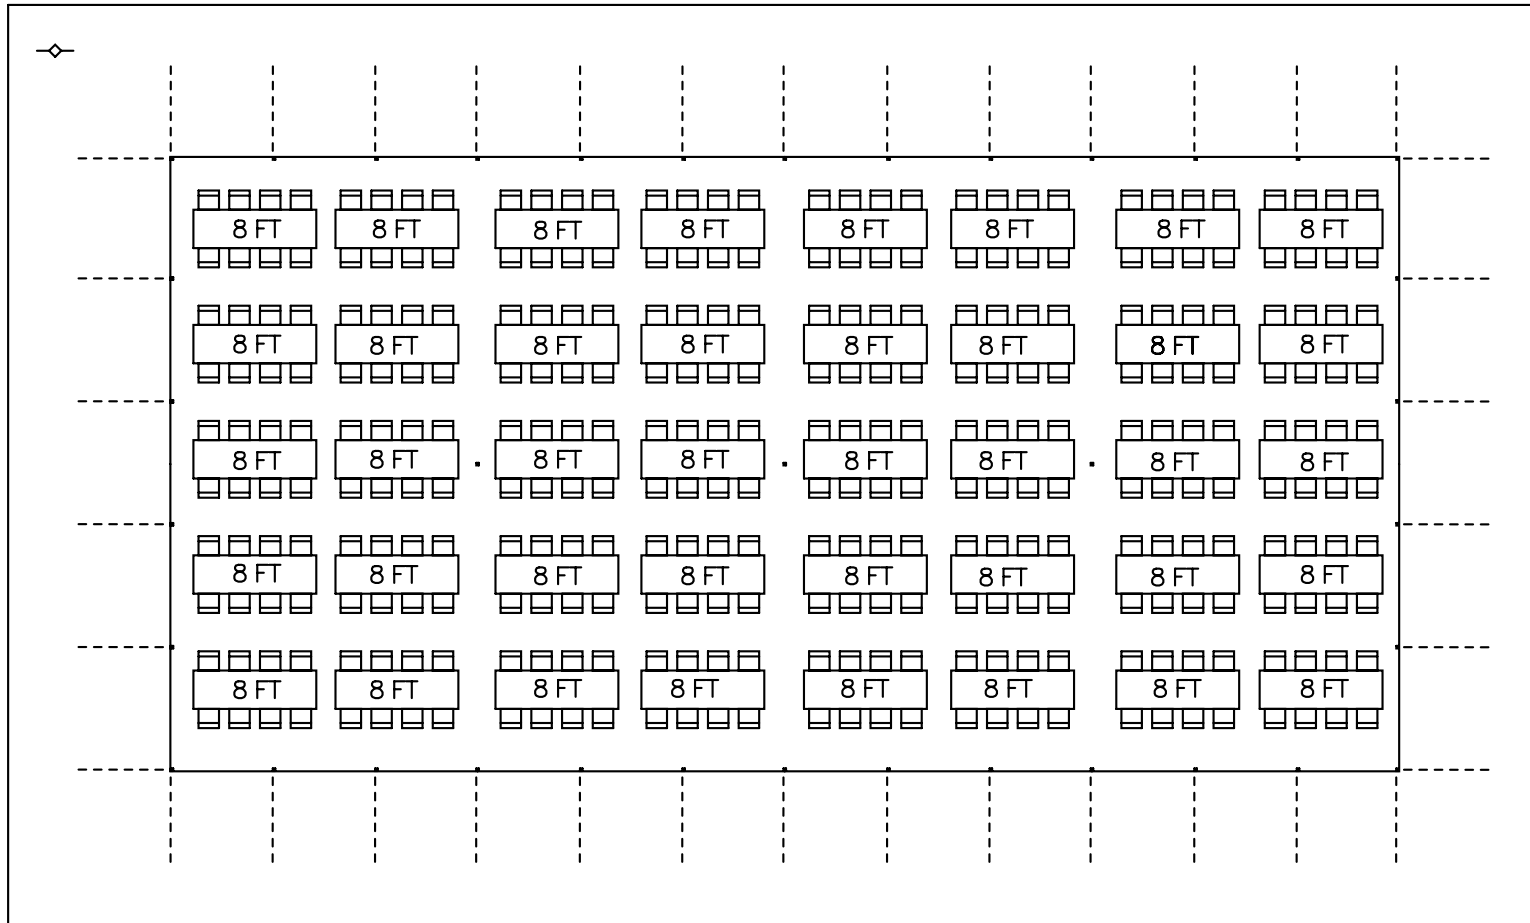

40X80 CANOPY  
40 – 8 FT BANQUET TABLES  
SEATS 320

NEED 6' PERAMETER FOR ROPES

GENERAL RENTAL CENTER  
216 SANDBERG ROAD  
MONTICELLO, MN 55362  
763-295-2300  
generalrentalmonti@hotmail.com  
www.generalrentalmonticello.com