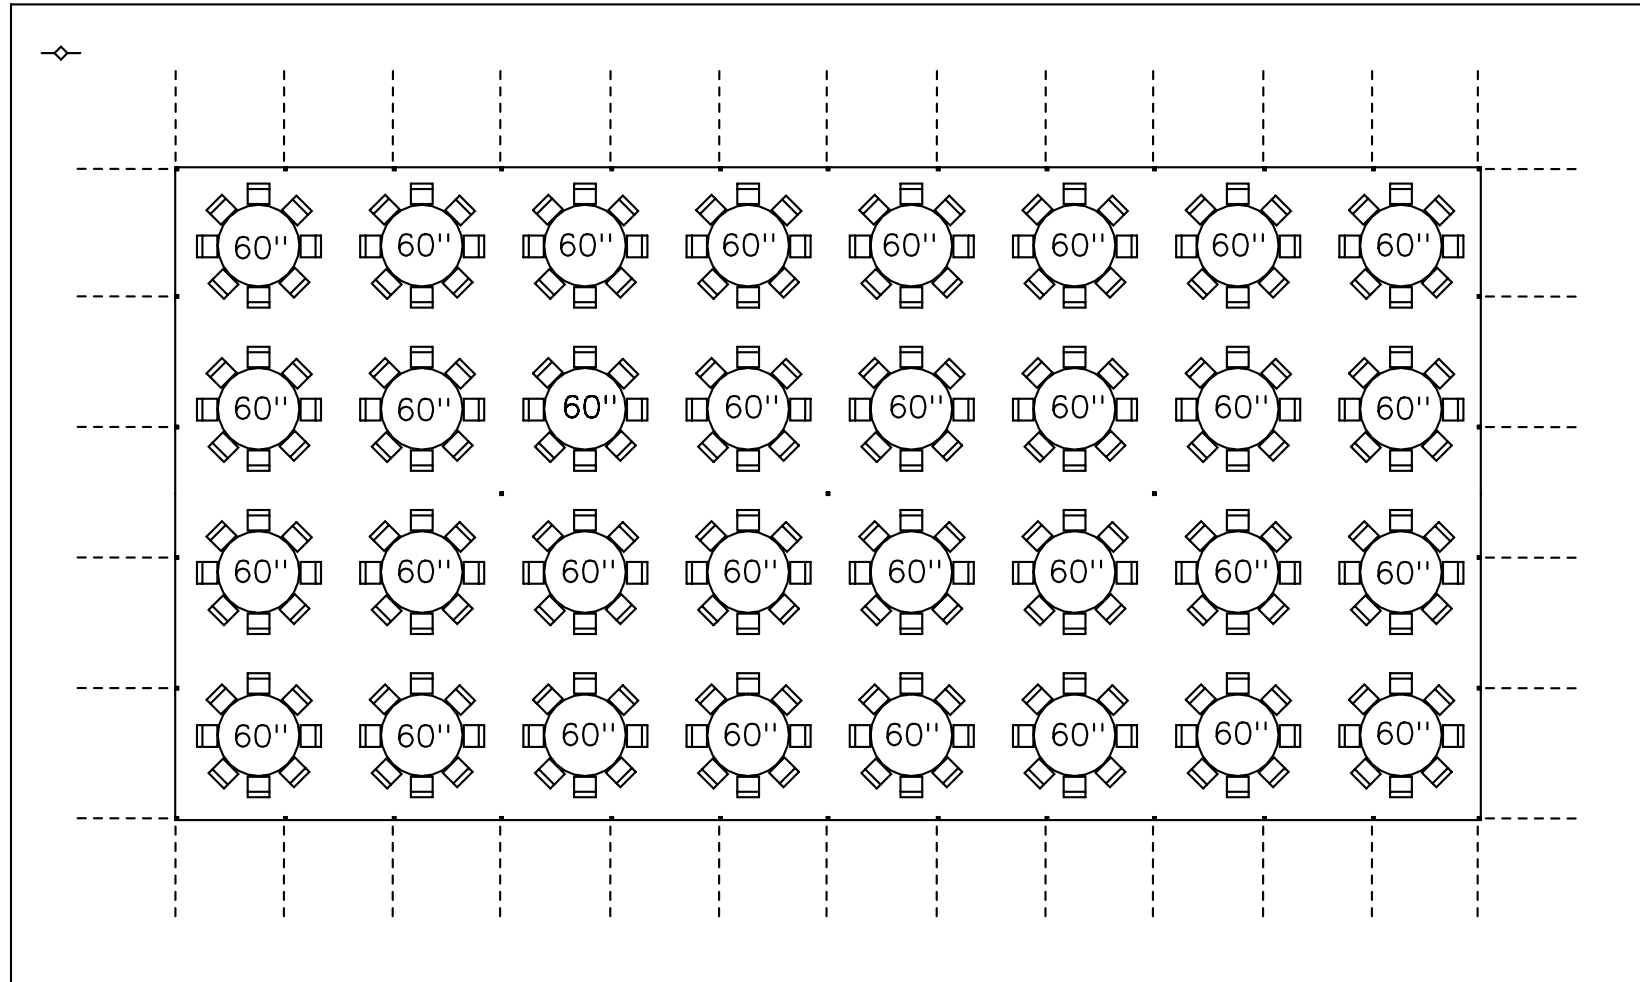

40X80 CANOPY  
32 – 60" ROUND TABLES  
SEATS 256

NEED 6' PERAMETER FOR ROPES

GENERAL RENTAL CENTER  
216 SANDBERG ROAD  
MONTICELLO, MN 55362  
763-295-2300  
generalrentalmonti@hotmail.com  
www.generalrentalmonticello.com