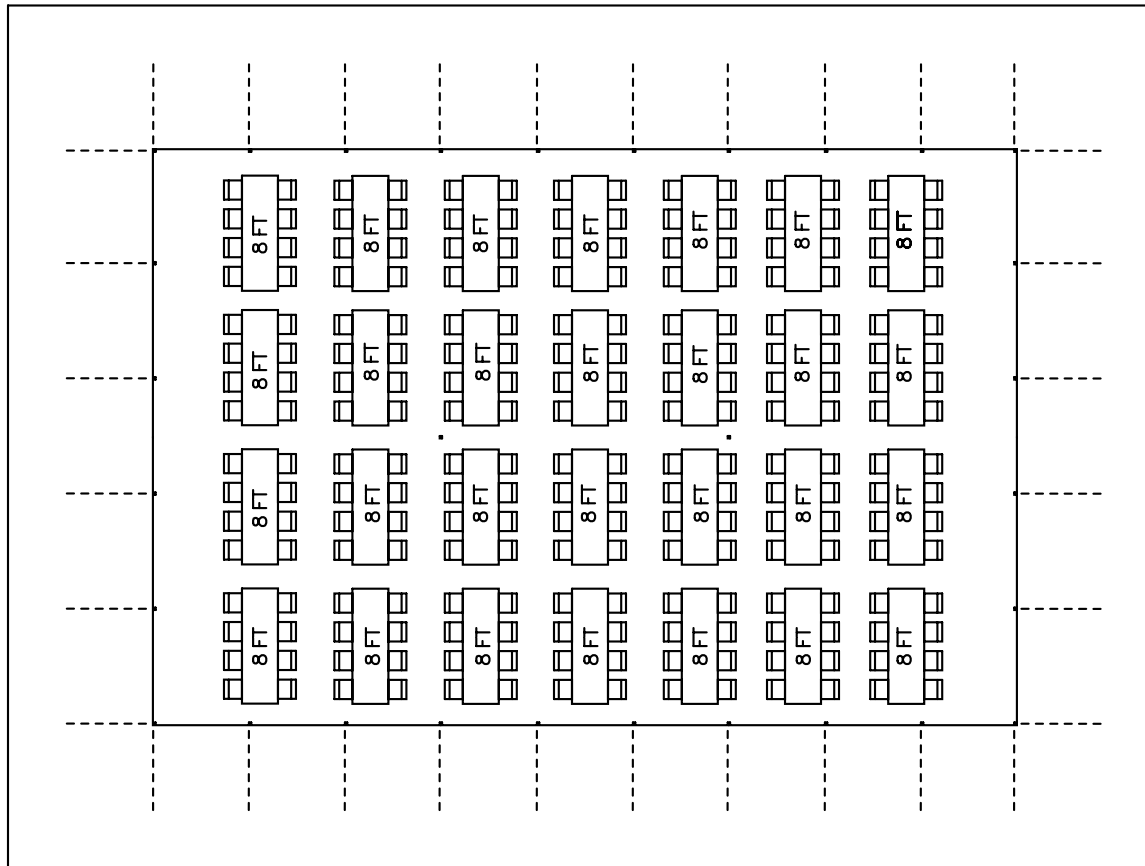

40X60 CANOPY
28 – 8 FT TABLES
SEATS 224

NEED 6' PERAMETER FOR ROPES

GENERAL RENTAL CENTER
216 SANDBERG ROAD
MONTICELLO, MN 55362
763-295-2300
generalrentalmonti@hotmail.com
www.generalrentalmonticello.com