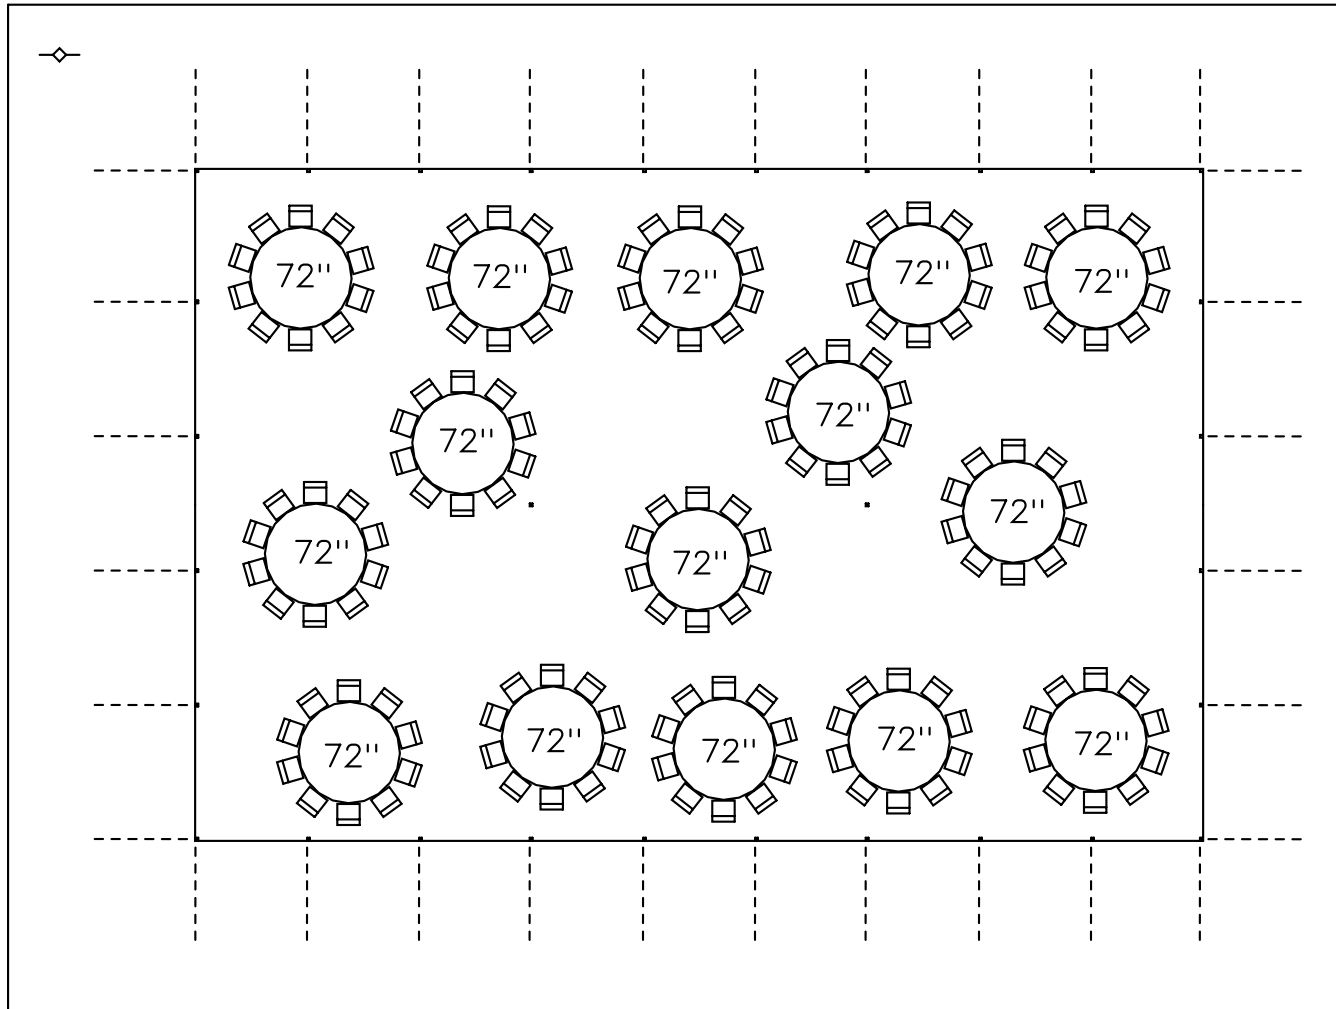

40X60 CANOPY
15 – 72" ROUND TABLES
SEATS 150

NEED 6' PERAMETER FOR ROPES

GENERAL RENTAL CENTER
216 SANDBERG ROAD
MONTICELLO, MN 55362
763-295-2300
generalrentalmonti@hotmail.com
www.generalrentalmonticello.com