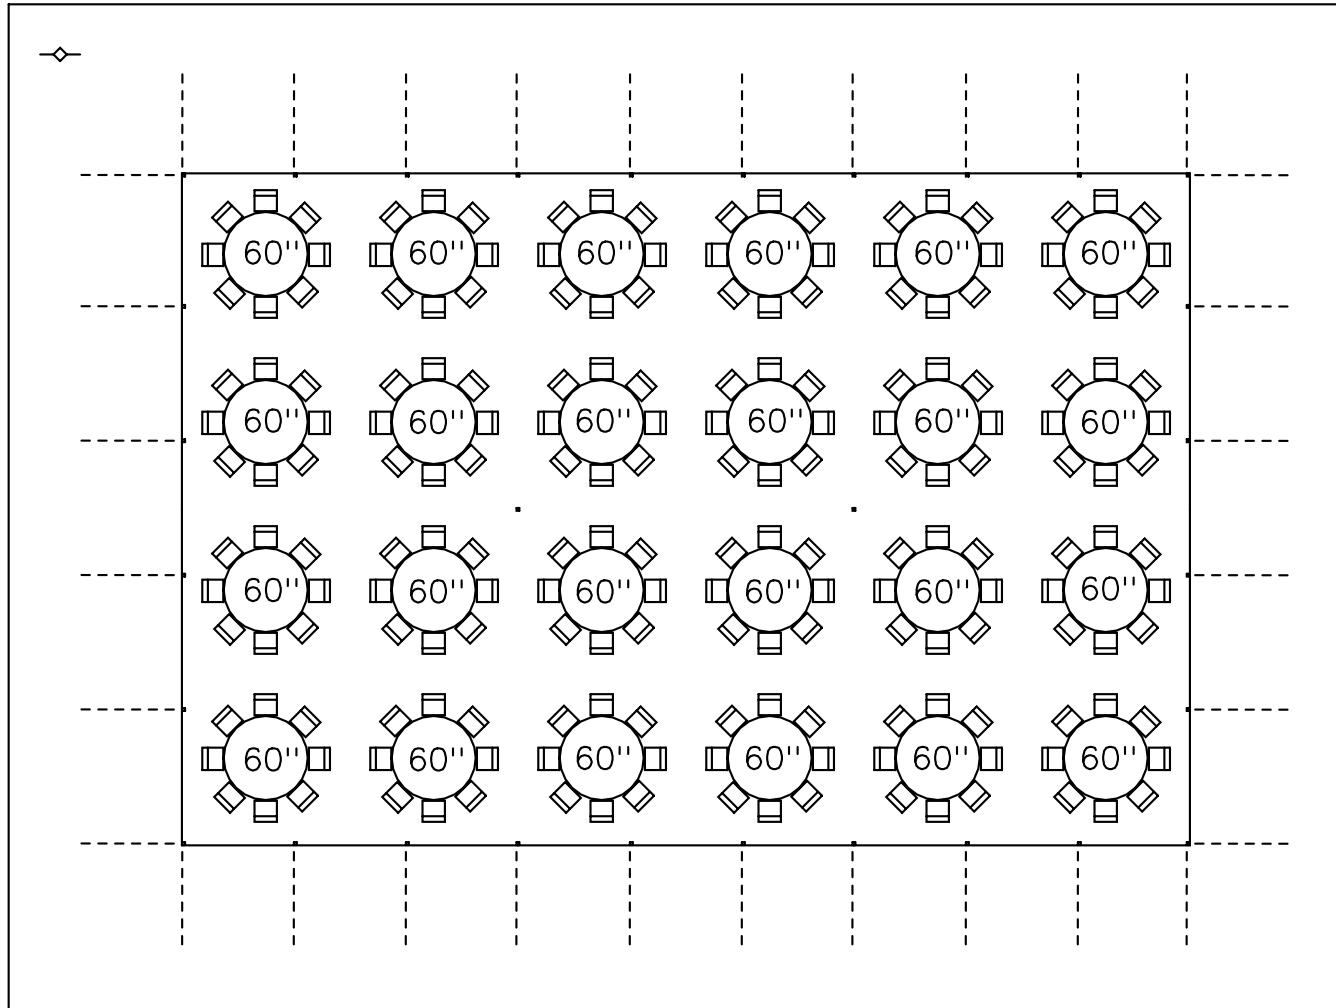

40X60 CANOPY
24 – 60" ROUND TABLES
SEATS 192

NEED 6' PERAMETER FOR ROPES

GENERAL RENTAL CENTER
216 SANDBERG ROAD
MONTICELLO, MN 55362
763-295-2300
generalrentalmonti@hotmail.com
www.generalrentalmonticello.com