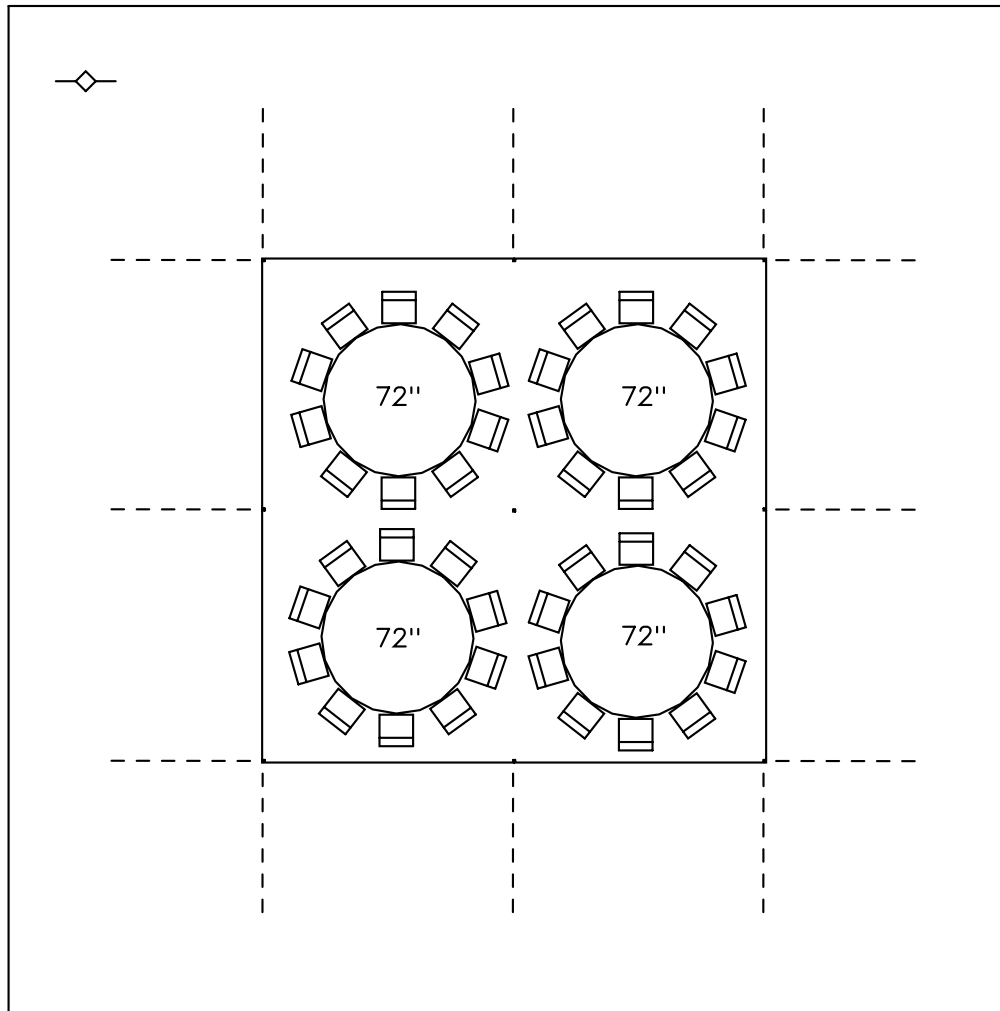

20X20 CANOPY
4 – 72" ROUND TABLES
SEATS 32

NEED 6' PERAMETER FOR ROPES

GENERAL RENTAL CENTER
216 SANDBERG ROAD
MONTICELLO, MN 55362
763-295-2300

generalrentalmonti@hotmail.com
www.generalrentalmonticello.com