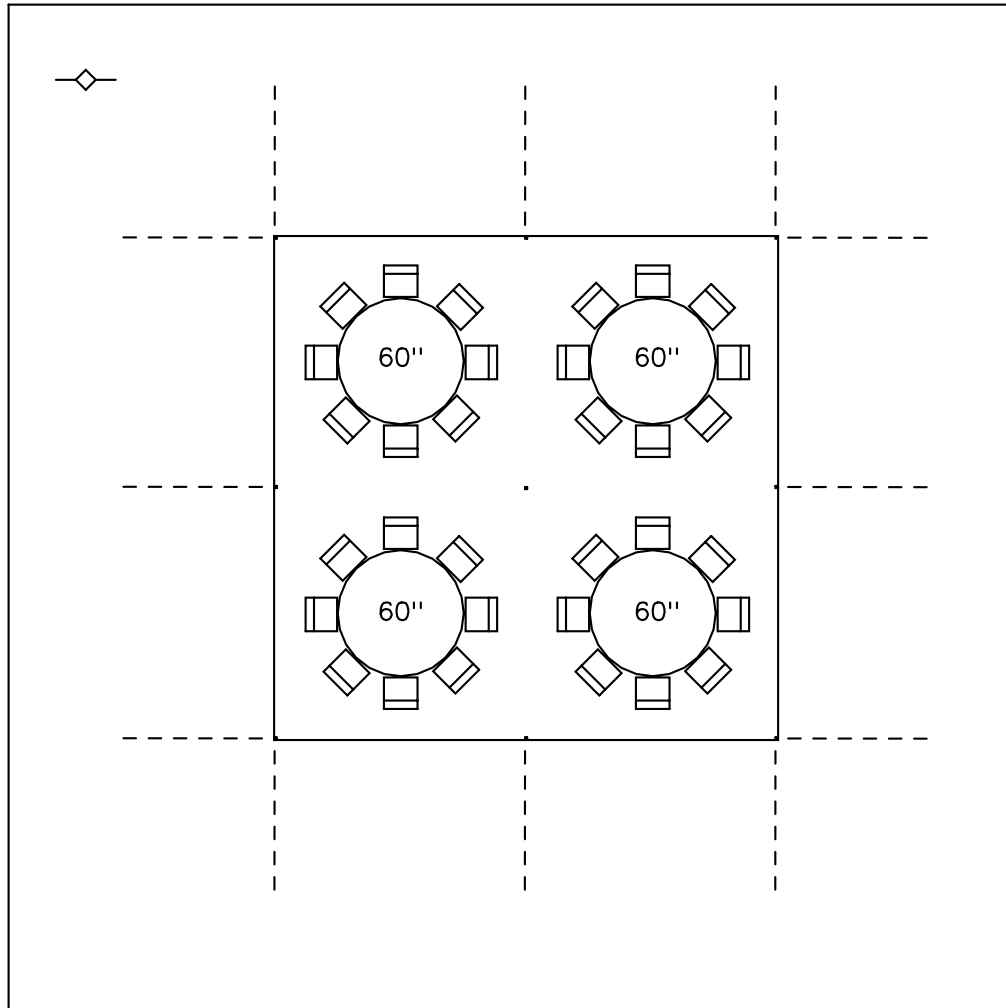

20X20 CANOPY
4 – 60" ROUND TABLES
SEATS 32

NEED 6' PERAMETER FOR ROPES

GENERAL RENTAL CENTER
216 SANDBERG ROAD
MONTICELLO, MN 55362
763-295-2300

generalrentalmonti@hotmail.com
www.generalrentalmonticello.com