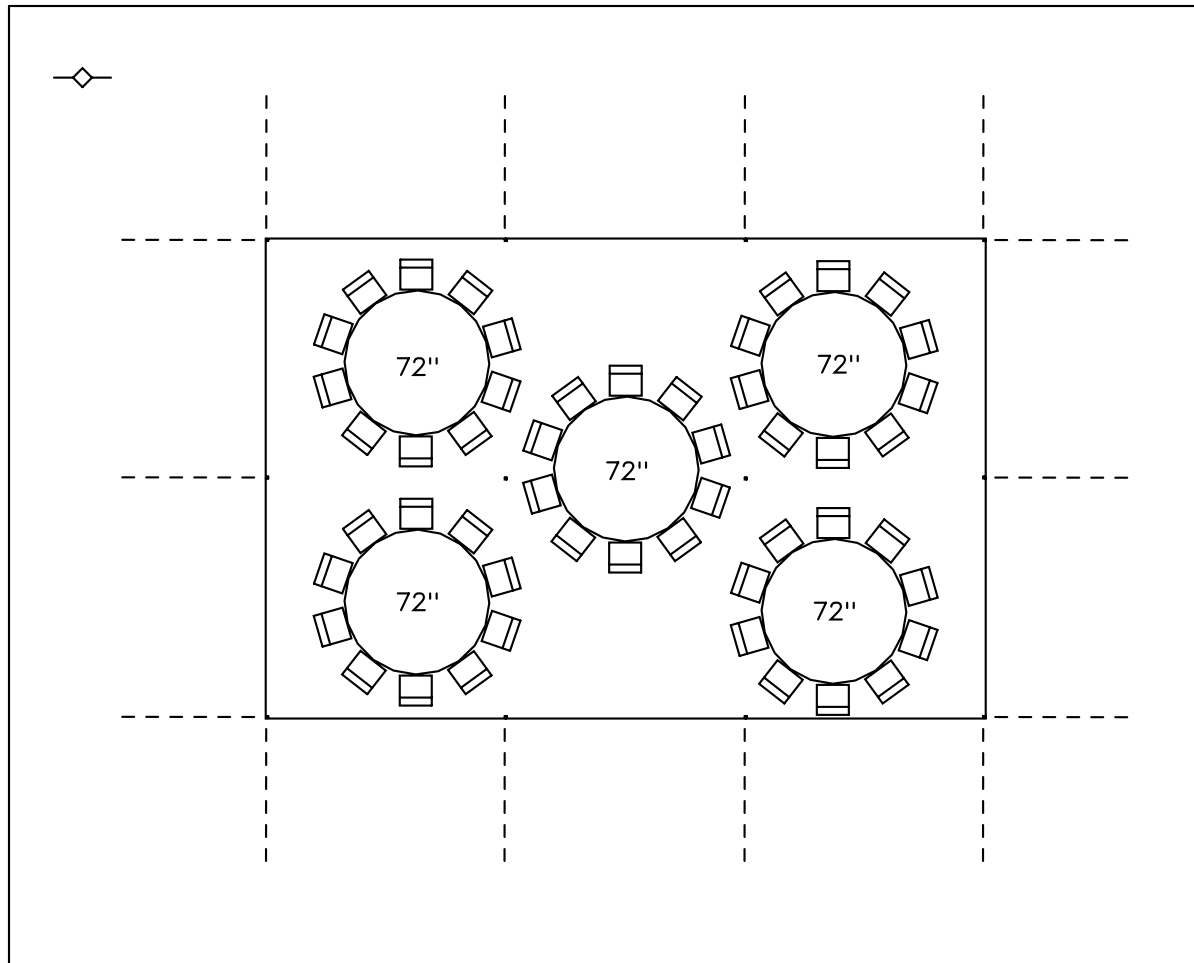

20X30 CANOPY  
5 – 72" ROUND TABLES  
SEATS 50

NEED 6' PERAMETER FOR ROPES

GENERAL RENTAL CENTER  
216 SANDBERG ROAD  
MONTICELLO, MN 55362  
763-295-2300  
generalrentalmonti@hotmail.com  
www.generalrentalmonticello.com