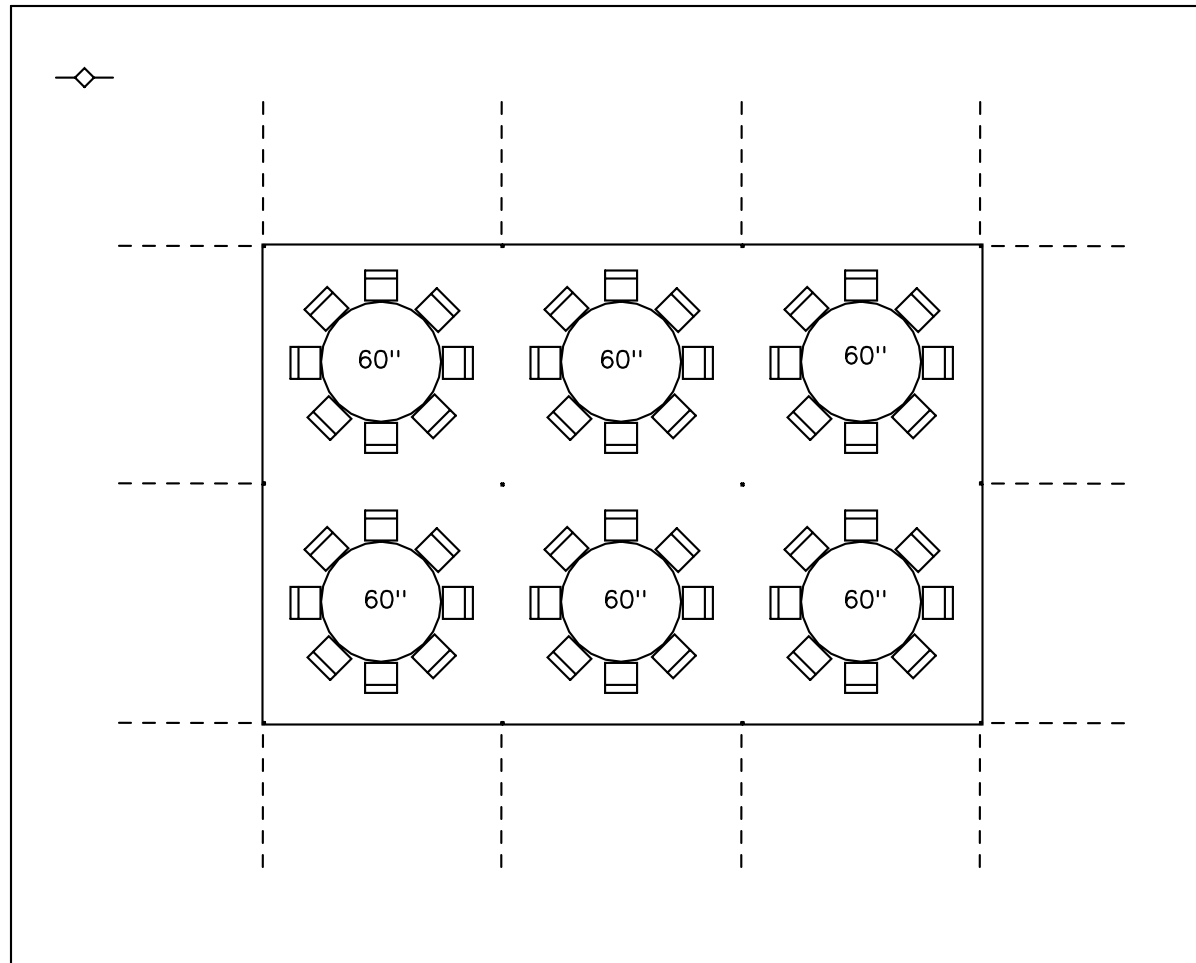

20X30 CANOPY
6 – 60" ROUND TABLES
SEATS 48

NEED 6' PERAMETER FOR ROPES

GENERAL RENTAL CENTER
216 SANDBERG ROAD
MONTICELLO, MN 55362
763-295-2300
generalrentalmonti@hotmail.com
www.generalrentalmonticello.com