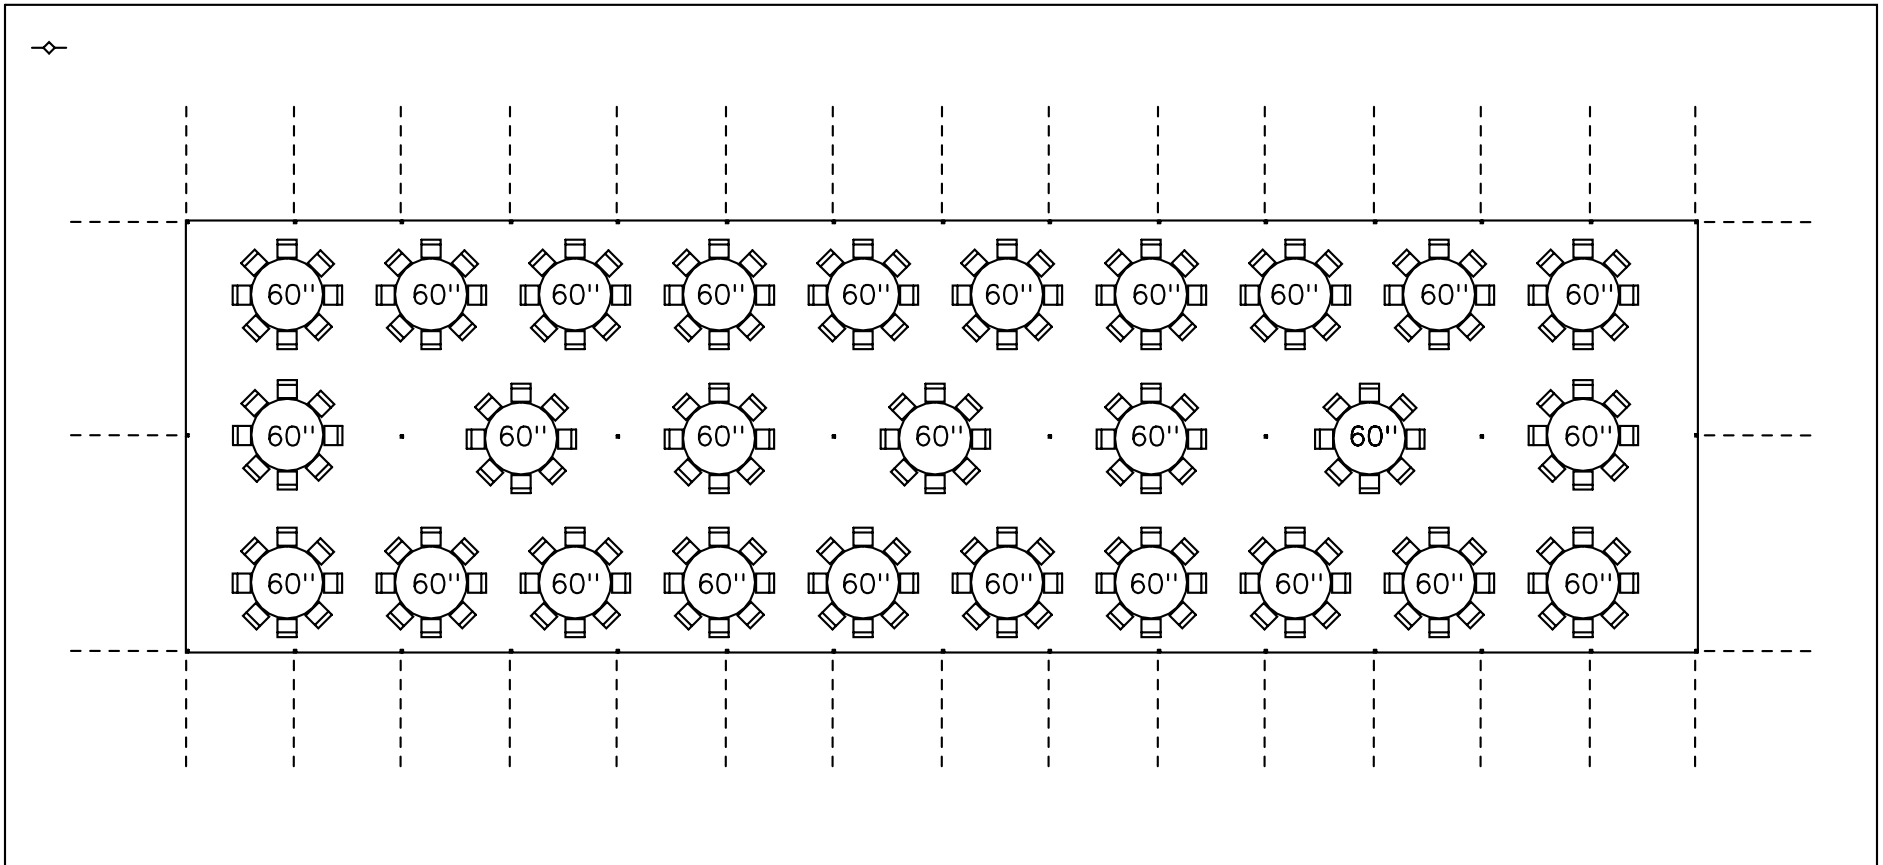

30X105 CANOPY
28 – 60" ROUND TABLES
SEATS 224

GENERAL RENTAL CENTER
216 SANDBERG ROAD
MONTICELLO, MN 55362
763-295-2300

NEED 6' PERAMETER FOR ROPES

generalrentalmonti@hotmail.com
www.generalrentalmonticello.com