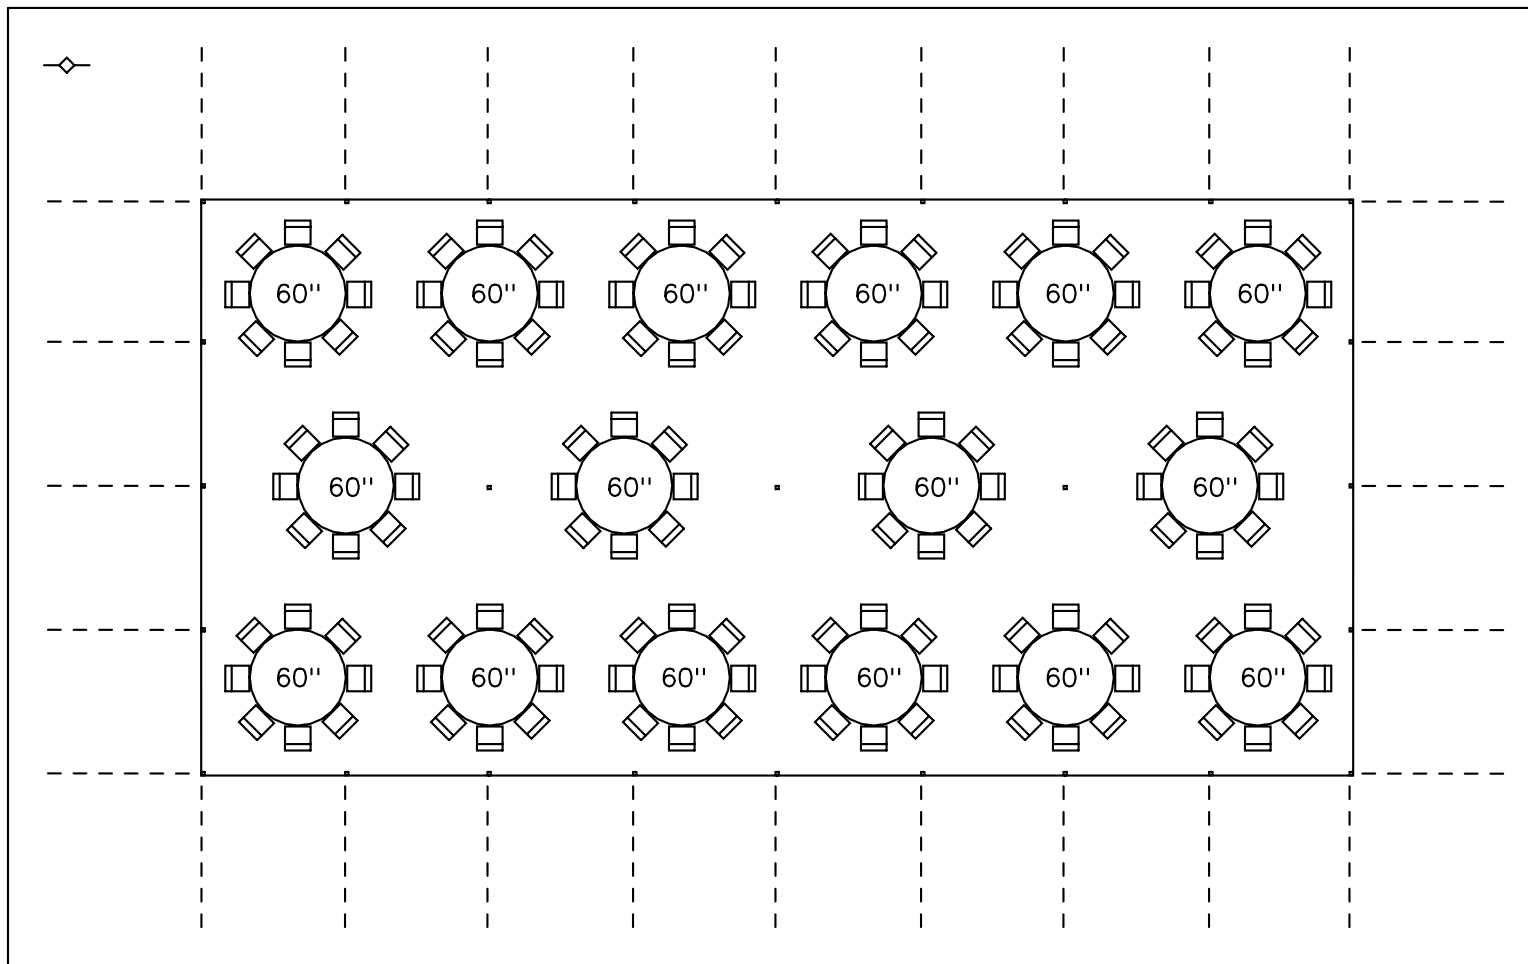

30X60 CANOPY  
16 – 60" ROUND TABLES  
SEATS 128

NEED 6' PERAMETER FOR ROPES

GENERAL RENTAL CENTER  
216 SANDBERG ROAD  
MONTICELLO, MN 55362  
763-295-2300  
generalrentalmonti@hotmail.com  
www.generalrentalmonticello.com